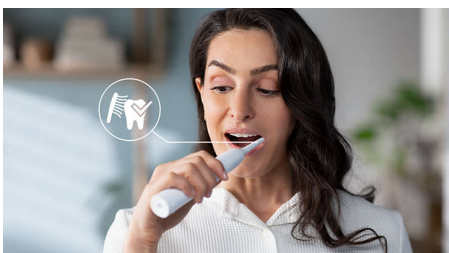

## Advanced Sonicare Technology

Powerful bristle vibrations drive microbubbles deep between your teeth and along your gum line for a refreshing experience. You will get two months' worth of manual brushing in just 2 minutes.\*\* 31,000 brush strokes per minute gently clean your teeth, break up plaque and sweep it away for an exceptional daily clean.

## Removes plaque 3 x better\*

The Sonicare electric toothbrush with advanced sonicare technology is clinically proven to remove plaque up to 3 X better\* than a manual toothbrush. It removes plaque from your teeth and along the gum line while protecting your gums.

## Protects your gums

Built-in pressure sensor automatically detects the pressure you apply, warns you and reduces the toothbrush vibrations automatically to help

protect your gums. The toothbrush will make a pulsing sound as a reminder to ease off the pressure. 7 out of 10 people found this feature helped them become better brushers.