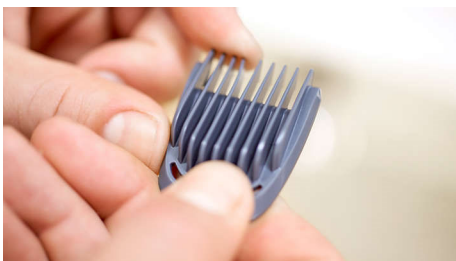

Reinforced guards

Get an even trim every time, with unique reinforced cutting guards designed to prevent

bending and buckling that's common with impact.

Cordless and corded use

The trimmer can conveniently be used cordless for 5 hours, or while plugged in for continual use.