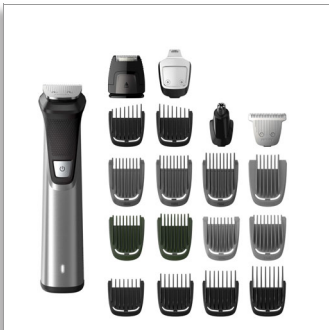

MG7750/49

All-in-One Trimmer

Ultimate Precision: our most advanced blades

Enjoy best-in-class styling with our most advanced trimmer. DualCut blades deliver maximum precision for head-to-toe styling. The steel frame and rubber grips deliver superior control and the Lithium-ion battery yields 5 hours of runtime.

Easy to use

- Easy to grip and control
- Powerful Lithium-ion battery delivers 5hrs of runtime
- The trimmer can be used cordless or while plugged in
- Easy to maintain

Cutting performance

- Maximum precision with 2x more blades
- Reinforced guards that won't bend or buckle

Versatility

- Self-sharpening blades for a smooth result
- Keep those lines straight
- Get the details right
- Keeps nose and ear hair at bay
- Extra-wide hair trimmer to cover more areas faster
- 14 reinforced guards to trim beard, stubble, head and body

PHILIPS
NORELCO