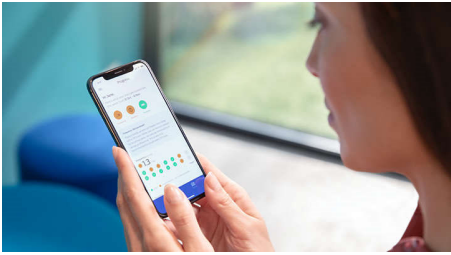

Sonic electric toothbrush with app
Connected brushing made easy Built-in pressure sensor, Smart brush head recognition, 4 modes,
3 intensities

Highlights

Progress Report

The DiamondClean 9000 gives you the guidance you need to improve and maintain healthy brushing habits in between dentist check-ups. Built-in smart sensors let you know when you're using too much pressure, and by connecting your brushing experience to the Sonicare app, a personalised Progress Report helps you stay on track and see how much you've improved over time.