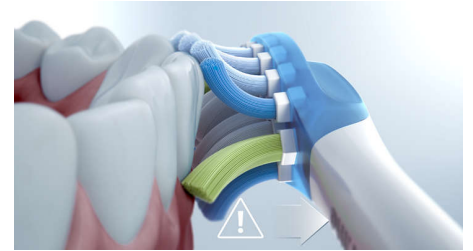

Built-in pressure sensor

You might not notice if you're brushing too hard, but your DiamondClean 9000 will. If you need to ease up, the toothbrush will make a pulsing sound. It's a heads up to let your brush head do the work. 7 out of 10 people found this feature helped them become a better brusher.