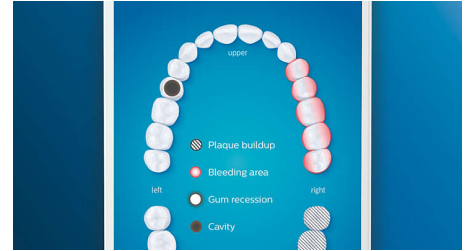

Focus areas and goal-setting

Any trouble areas your dentist has pointed out? We'll highlight them on your in-app 3D mouth map, and remind you to pay extra attention to these areas.