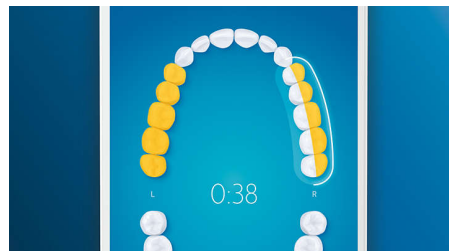

## Whiter teeth, fast

Click on the W3 Premium White brush head to remove surface stains and reveal your whitest smile. With its densely packed central stain removal bristles, it's clinically proven to remove up to 100% more stains in just three days.\*\*

## TongueCare+ tongue brush

Click on the TongueCare+ tongue brush to gently remove odor causing bacteria from the pores of your tongue. Its 240 specially designed MicroBristles get between all your tongue's ridges and grooves to remove bacteria and debris that lead to bad breath. Team with our antibacterial BreathRx tongue spray for superior cleaning and super fresh breath.

## TouchUp feature

If you happen to miss a spot while brushing your teeth, your app's TouchUp feature will show you. You can then go back for a second pass, and be confident you are getting a complete clean, every time.