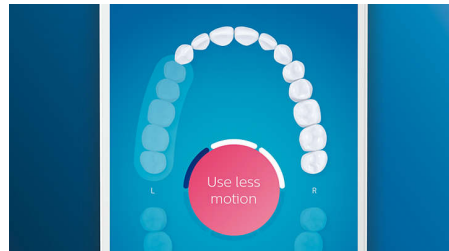

Never miss a spot

The Philips Sonicare app lets you know when you've achieved a thorough clean, and coaches you to be a better, more mindful brusher.