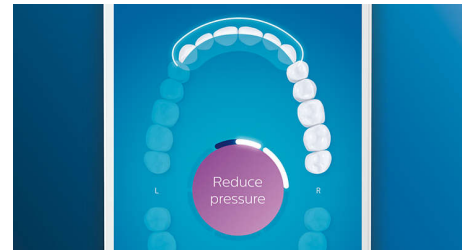

## TouchUp feature

If you happen to miss a spot while brushing your teeth, your app's TouchUp feature will show you. You can then go back for a second pass, and be confident you are getting a complete clean, every time.

## Focus areas and goal-setting

Any trouble areas your dentist has pointed out? We'll highlight them on your in-app 3D mouth map, and remind you to pay extra attention to these areas.

## Too much pressure?

You might not notice when you brush too hard, but your DiamondClean Smart will. If you use too much pressure, the light ring on the end of your handle will flash. This is a gentle reminder to ease off the pressure, and let your brush head do the work. 7 out of 10 people found this feature helped them become a better brusher.