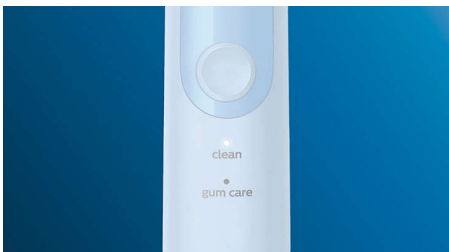

Innovative technology

- Lets you know if you're pressing too hard
- Philips Sonicare's advanced sonic technology
- Connects smart brush handle and smart brush heads

Optimize your brushing

- Clean and gum care mode

Highlights

Improves gum health

Densely-packed, high-quality bristles give you an extra gentle brushing to remove plaque along the gumline to improve gum health up to 100% more than a manual toothbrush. And, the specially curved power tip makes reaching the teeth at the back of your mouth a breeze.

Clean and gum care mode

Whether you want to focus on removing plaque or on getting your gums healthy and keeping them that way, this brush has a mode for you: Clean mode delivers superior cleaning, while Gum Care mode adds an extra minute of reduced-power brushing, so you can gently massage your gums.