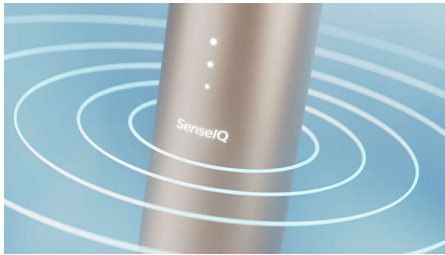

- Easy charging with the minimalist stand and base
- Prestige travel case with USB for go-anywhere style

Highlights

SenseIQ technology

As you brush, SenseIQ technology senses pressure, motion, coverage and more up to 100 times per second. It then adapts the intensity if you push too hard. The intelligence of SenseIQ takes the guesswork out of brushing modes, so you can experience effortless care and better brushing over time.