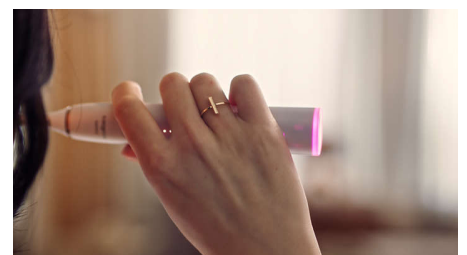

Cares for your oral health

Philips Sonicare Prestige 9900 is designed around you. Its state-of-the-art technology is so in tune with you and effortless to use that you barely know it is there. Luckily, the results say it all.

Real-time feedback

You might not notice when you brush too hard or start scrubbing, but your toothbrush will. The light ring on the end of your handle will gently remind you to ease off the pressure or scrubbing motion.