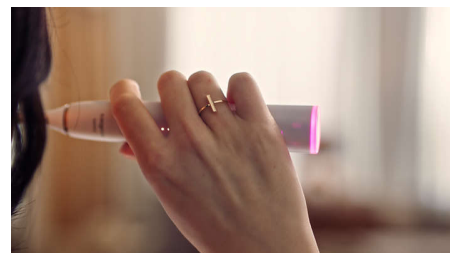

Cares for your oral health

Philips Sonicare Prestige 9900 is designed around you. Its state-of-the-art technology is so in tune with you and effortless to use that you barely know it is there. Luckily, the results say it all.

Real-time feedback

You might not notice when you brush too hard or start scrubbing, but your toothbrush will. The light ring on the end of your handle will gently remind you to ease off the pressure or scrubbing motion.