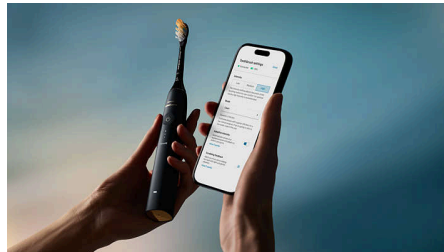

Modes and intensities

Enhance your oral care routine with 15 brushing settings. Whether you're looking for a deep clean or a specific focus, you can have it with this electric toothbrush. Select from five modes - Clean, White+, Gum Health, Deep Clean, and Sensitive - and adjust to one of three intensity levels for a personalized clean. Simply open the app, select your preferences, and let your toothbrush do the rest.