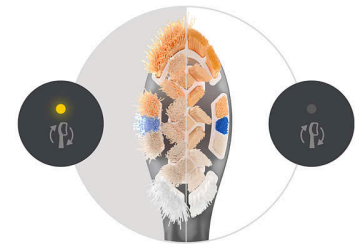

Replacement Reminder

Did you know brush heads become less effective after three months? Dental professionals recommend changing your brush head regularly, that's why Philips Sonicare toothbrushes have a brush head replacement reminder. It tracks how often and how hard you brush, then reminds you to replace your brush head once it's time for a new one.