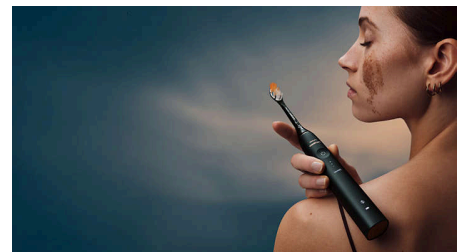

Battery life

Experience up to 14 days of regular brushing on a full charge, bringing a new level of convenience to your daily routine.