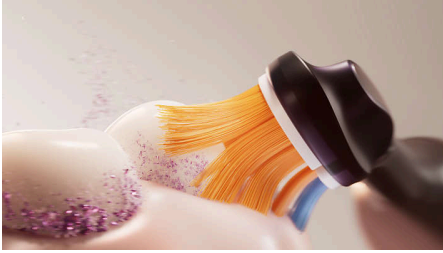

Feel the care of Sonicare

- 20x more effective on plaque*, gentle on gums
- SenseIQ Technology for your personalized experience
- Sonicare Fluid Action

DiamondClean Prestige 9900

Rechargeable Toothbrush

HX9992/22

Highlights

Our best plaque removal

Everyone cleans differently, so we designed this brush head with multi-angle bristles to keep plaque removal on course no matter your technique. Our All-in-One A3 brush head delivers our best cleaning and removes up to 20x more plaque, 15x healthier gums in six weeks, and up to 100% more stain removal in less than two days versus a manual toothbrush.

SenseIQ Technology

SenseIQ Technology helps balance your brushing style and senses your pressure, motion and coverage up to 100 times per second while you brush. If you apply too much pressure, the toothbrush will step in and automatically adjust the intensity level, helping to protect your teeth and gums.

Visual pressure sensor

This Sonicare electric toothbrush has a light ring at its base that gently lets you know if you're overdoing the pressure. Simply ease off when it lights up to help your gums stay protected.