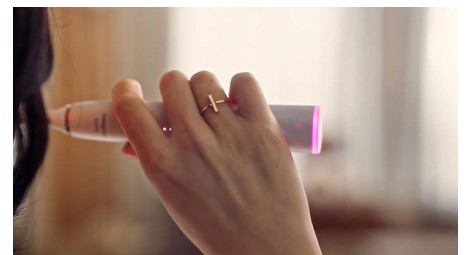

Cares for your oral health

Philips Sonicare Diamond Clean Prestige 9900 is designed around you. Its state-of-the-art technology is so in tune with you and effortless to use that you barely know it is there. Luckily, the results say it all.

Real-time feedback

You might not notice when you brush too hard or start scrubbing, but your toothbrush will. The light ring on the end of your handle will gently remind you to ease off the pressure or scrubbing motion.