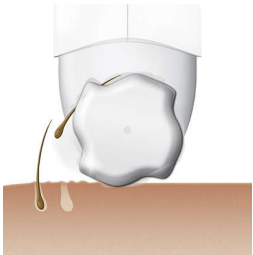

PHILIPS

Epilator

Satinelle

HP6408/00

Satinelle Soft

Gentle epilator with pivoting massage system

This new compact Satinelle Soft has a pivoting massage system, which relaxes your skin and eases the sensation of epilation. It is detachable for easy cleaning.

Extra hygiene and easy cleaning

- Washable epilation head for extra hygiene and easy cleaning

Extra comfort with pivoting massage

- Pivoting massage system

Smooth skin for weeks

- Unique Philips epilating system

Highlights

Minimizing the pain

The pivoting massage system relaxes your skin and eases the sensation of epilation. It is detachable for easy cleaning.

Unique epilating system

The unique Philips epilating system pulls out the hairs by the root, leaving your skin smooth and stubble free for weeks. The hairs that do grow back are soft and thin.

Washable epilation head

This epilator has a washable epilation head. This enables you to clean epilation head under running water for better hygiene

Specifications

Features

- 2 speed settings
- Metal epilating system
- Pivoting massage system