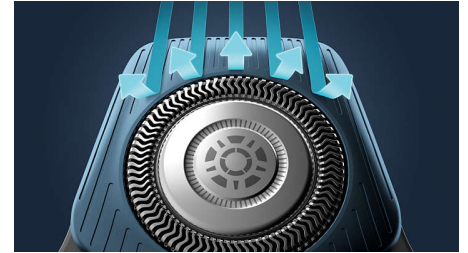

Power Adapt sensor

The electric shaver has intelligent facial-hair sensor that reads hair density 125 times per second. The technology auto-adapts cutting power for an effortless and gentle shave.

360-D Flexing heads

Designed to follow the contours of your face, this Philips electric shaver has fully flexible heads that turn 360° for a thorough and comfortable shave.

Hair-Guide precision heads

This new shape precision shaver is enhanced with hair guiding channels for optimal cutting and skin comfort.