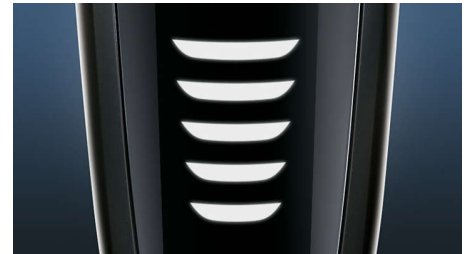

SmartClean System PLUS

At the touch of a button SmartClean PLUS cleans, lubricates, dries and charges your shaver, so it'll perform at its best every day.

SmartClick beard styler

Change your look with the SmartClick Beard Styler attachment. Choose from 5 length settings to create anything from a perfect stubble look to a short, neatly trimmed beard. Rounded tips and combs are designed to prevent skin irritation.

5 level LED display

You can easily see how much power is left with the 5-level LED display. Your Philips close shaver will not only tell you when it's time to charge, it has indicators for locking, cleaning and replacing the head.