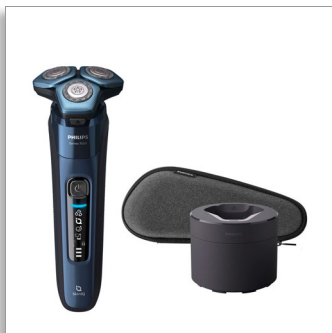

Philips Shaver series 7000  
Wet & Dry electric shaver

Protective SkinGlide coating

SteelPrecision blades  
Motion Control sensor  
360-D Flexing heads

S7782/50

## Close shave, advanced skin protection with SkinIQ Technology

The Philips Series 7000 glides smoothly over your skin, while cutting each hair close - even on 3-day beards. Equipped with advanced SkinIQ technology, the shaver senses, adapts and guides on the correct motion, for better skin protection.