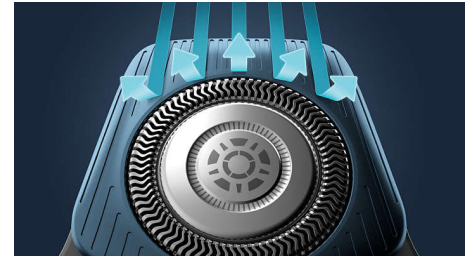

Hair-Guide precision heads

This new shape precision shaver is enhanced with hair guiding channels for optimal cutting and skin comfort.