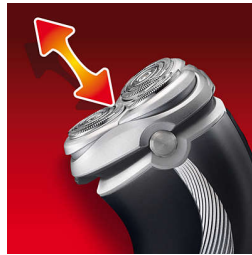

PHILIPS

Electric shaver

8200 series

With battery level indicator

HQ8260

Fast. Close. Efficient.

The three tracks of the Speed-XL shaving heads of this Philips electric shaver offer 50% more shaving surface for a fast and close shave

Rinses clean in seconds

- FastRinse with anti-bacterial coating inside

Highlights

Speed-XL shaving heads

The three shaving tracks offer 50% more shaving surface for a fast and close shave. *compared to standard rotary shaving heads.

SmartTouch Contour-following

Constantly keeps the 3 shaving heads in close contact with your skin for a fast and efficient shave.

Precision Cutting System

The electric shaver has ultra thin heads with slots to shave the long hairs and holes to shave even the shortest stubble.

Super Lift & Cut technology

The dual blade system of this electric shaver lifts hairs to cut comfortably below skin level.

Reflex Action system

Automatically adjusts to every curve of your face and neck.