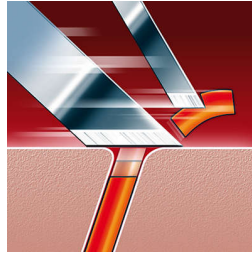

Rinses clean in seconds

- FastRinse with anti-bacterial coating inside

Highlights

Speed-XL shaving heads

The three shaving tracks offer 50% more shaving surface for a fast and close shave. *compared to standard rotary shaving heads.

SmartTouch Contour-following

Constantly keeps the 3 shaving heads in close contact with your skin for a fast and efficient shave.

Precision Cutting System

The electric shaver has ultra thin heads with slots to shave the long hairs and holes to shave even the shortest stubble.

Super Lift & Cut technology

The dual blade system of this electric shaver lifts hairs to cut comfortably below skin level.

Reflex Action system

Automatically adjusts to every curve of your face and neck.