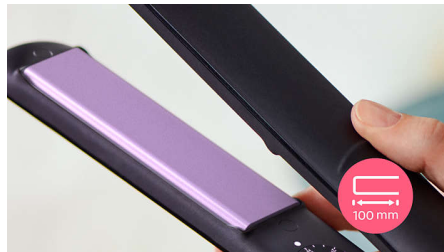

ThermoProtect technology distributes heat evenly across the plates, preventing overheating to protect your hair.

Keratin ceramic plates

Keratin-infused ceramic plates glide smoothly through your hair, for quick and easy styling.

100mm long plates

The longer 100mm plates enable better contact with the hair to help you achieve perfect straightening results easier and in less time.

Fast heat-up time

The straightener has a fast heat-up time, being ready to use in 30 seconds.