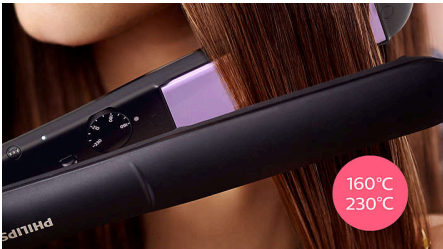

Temperature range

Choose between temperature range from 160°C up to 230°C to secure long-lasting result while minimizing risk of hair damage.