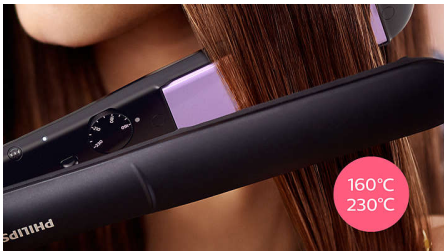

Temperature range

Choose between temperature range from 160°C up to 230°C to secure long-lasting result while minimizing risk of hair damage.