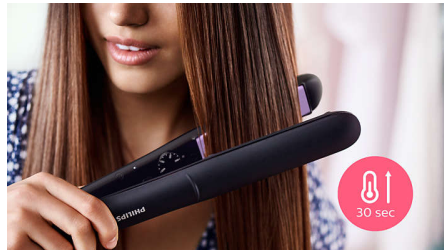

Specially designed for easy and fast styling with long Keratin-infused plates and 10 temperature settings. Care for your hair with ThermoProtect technology preventing overheating.

Ease of use

- Auto shut-off for safe usage
- Key-lock function for safe and easy storage
- Universal voltage for worldwide use
- 10 temperature settings for better control
- Fast heat-up time, ready to use in 30 sec
- 100mm long plates for fast and easy straightening

ThermoProtect technology distributes heat evenly across the plates, preventing overheating to protect your hair.

Keratin ceramic plates

Keratin-infused ceramic plates glide smoothly through your hair, for quick and easy styling.

100mm long plates

The longer 100mm plates enable better contact with the hair to help you achieve perfect straightening results easier and in less time.

Fast heat-up time

The straightener has a fast heat-up time, being ready to use in 30 seconds.