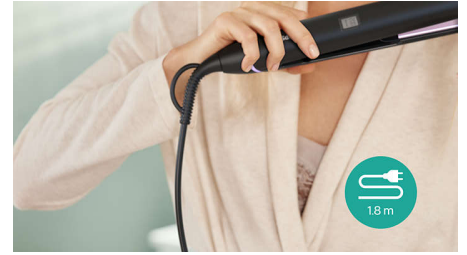

One stroke perfection

- Extra Long plates (105mm) for fast and easy straightening
- 10 digital temperature settings for absolute control

Highlights

Ionic Conditioning

Charged negative ions eliminate static, condition the hair and smooth down the hair cuticles to intensify the hair's shine and glossiness. The result is smooth, frizz-free hair with vibrant shine.

105mm long plates

The straightening plates have a professional length of 105mm, leading to faster and easier straightening.

Ceramic plates

The smooth ceramic coated plates prevent damage to your hair during styling with smooth gliding.

Digital temperature settings

Digital display with 10 temperature settings up to 220°C gives you absolute control to adjust temperature to your hair type for one stroke perfection.

Cool Tip

The tip of the styler is made from a special heat insulating material to keep it cool. You can safely hold it while you're curling to create beautiful curls, waves and bouncy styles.

Fast heat up time

This styler has a fast heat up time, being ready to use in 30 seconds.

1.8 m cord

Convenient to use thanks to the 1.8m power cord length.

Auto Shut-Off

This straightener has been equipped with an automatic shut-off feature. This feature has been designed to provide peace of mind. If left on, the appliance will automatically switch off after 60 min.