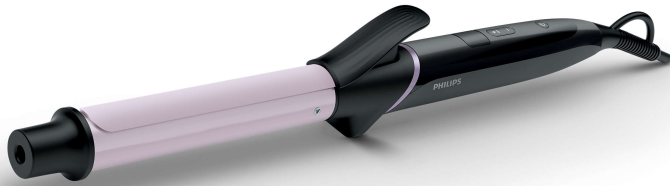

## Curler StyleCare

25mm medium barrel

Tourmaline ceramic

Digital temperature settings

BHB864/03

## One wrap away from perfect curls

Easily create perfect, classic curls with our new curler. Tourmaline ceramic coated barrel makes sure your hair is protected, frizz-free and shine with perfection. 200°C high heat allows you to create beautiful curls in one wrap.

### Beautifully styled hair

- Tourmaline ceramic for ultimate smoothness and shine
- Up to 200°C for perfect results
- 25mm medium barrel for classic curls

### Ease of use

- 30% more styling space on the barrel for long or thick hair
- Cool tip for easier and safer use
- Safety stand for ease of use
- Fast heat up time, ready to use in 60 sec
- Key-lock function to avoid unintentional switching
- Swivel cord to prevent tangled wires
- Auto shut-off for safe usage
- 1.8 m power cord
- 2 years of world wide guarantee