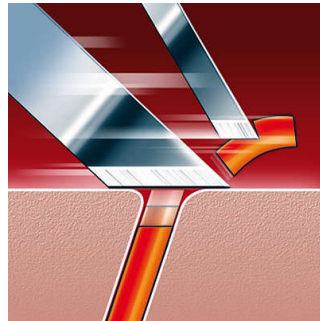

- FastRinse with anti-bacterial coating inside

PHILIPS

Electric shaver
Rechargeable

Highlights

Speed-XL shaving heads

The three shaving tracks offer 50% more shaving surface for a fast and close shave. *compared to standard rotary shaving heads.

SmartTouch Contour-following

Constantly keeps the 3 shaving heads in close contact with your skin for a fast and efficient shave.

FastRinse

Anti-bacterial coating inside the shaving unit ensures that the shaver is rinsed clean in seconds.

Precision Cutting System

The electric shaver has ultra thin heads with slots to shave the long hairs and holes to shave even the shortest stubble.

Super Lift & Cut technology

The dual blade system of this electric shaver lifts hairs to cut comfortably below skin level.

Reflex Action system

Automatically adjusts to every curve of your face and neck.

HQ8240/17

Specifications

Shaving Performance

- Shaving system: Speed XL shaving heads, Precision Cutting System, Super Lift & Cut technology
- Contour following: SmartTouch Contour-following, Reflex Action system, Individual floating heads
- Styling: Precision trimmer