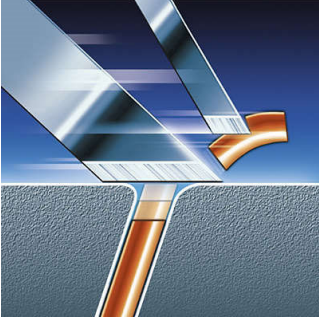

Comfortably close

- Super Lift & Cut technology

Shaves even the shortest stubble

- Precision Cutting System

Adjusts to every curve of your face and neck

- Individually floating heads
- Reflex Action system

Simply rinses clean

- Washable shaver

Moustache and sideburn trimming

- Spring-released, pop-up trimmer

PHILIPS

Highlights

Super Lift & Cut technology

The dual blade system of this electric shaver lifts hairs to cut comfortably below skin level.

Washable shaver

The water resistant Philips shaver can be easily rinsed under the tap.

Reflex Action system

Automatically adjusts to every curve of your face and neck.

Individually floating heads

Align the razor sharp blades of your Philips shaver closer to your skin for exceptional closeness.

Spring-released pop-up trimmer

Full width trimmer is perfect for grooming sideburns and moustache.

Precision Cutting System

The electric shaver has ultra thin heads with slots to shave the long hairs and holes to shave even the shortest stubble.