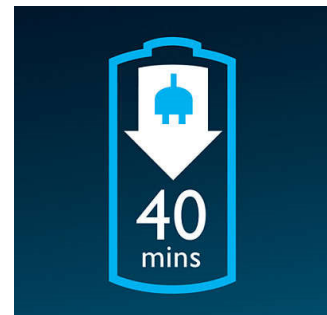

Cordless and corded use

Cordless and corded use

Charging stand

Charging stand