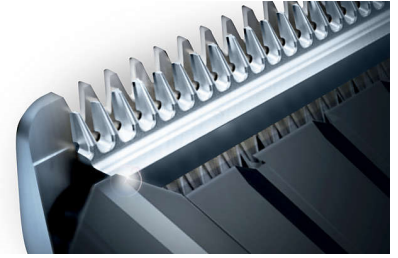

Storage

- Case: Hard case

HC5440/83

Highlights

Stainless steel blades

Self-sharpening stainless steel blades for long-lasting sharpness.

24 lock-in length settings

Turn the zoom wheel to simply select and lock in the length you want, with 23 length settings from 1 to 23mm, and precisely 1mm between each length. Or you can use it without the comb for a close 0.5mm trim.