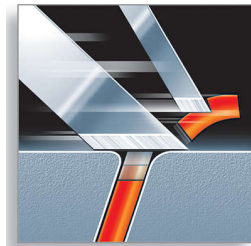

Highlights

SmartTouch Contour-following

Constantly keeps the 3 shaving heads in close contact with your skin for a fast and efficient shave.

Speed-XL shaving heads

The three shaving tracks offer 50% more shaving surface for a fast and close shave.
*compared to standard rotary shaving heads.

Personal Comfort Control

Personal Comfort Control adapts the shaver to your skin type. Select the 'Normal' setting for a fast and comfortable close shave. Select 'Sensitive' for a comfortable close shave with maximum skin comfort.

Precision Cutting System

The electric shaver has ultra thin heads with slots to shave the long hairs and holes to shave even the shortest stubble.

Super Lift & Cut technology

The dual blade system of this electric shaver lifts hairs to cut comfortably below skin level.

Reflex Action system

Automatically adjust to every curve of your face and neck for flexible, smoother shaving.

Individually floating heads

Align the razor sharp blades of your Philips shaver closer to your skin for exceptional closeness.