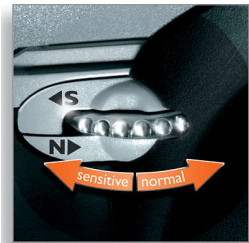

Perfectly close even in hard to reach areas

- SmartTouch Contour-following: for a fast and efficient shave
- Speed-XL shaving heads for a fast and close shave

Prevent skin irritation/ Sensitive skin

- Personal Comfort Control adapts to your skin type

Highlights

SmartTouch Contour-following

Constantly keeps the 3 shaving heads in close contact with your skin for a fast and efficient shave.

Speed-XL shaving heads

The three shaving tracks offer 50% more shaving surface for a fast and close shave.
*compared to standard rotary shaving heads.

Personal Comfort Control

Personal Comfort Control adapts the shaver to your skin type. Select the 'Normal' setting for a fast and comfortable close shave. Select 'Sensitive' for a comfortable close shave with maximum skin comfort.

Precision Cutting System

The electric shaver has ultra thin heads with slots to shave the long hairs and holes to shave even the shortest stubble.

Super Lift & Cut technology

The dual blade system of this electric shaver lifts hairs to cut comfortably below skin level.