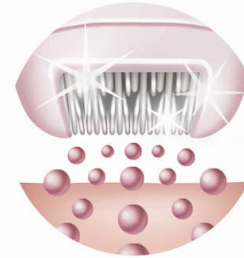

Features

- 2 speed settings
- Ceramic epilation system
- Pivoting ice cooler
- Sonic massage system

Weight and dimensions

- A-box dimensions: 258x592x195 (HxWxD) mm
- F-box dimensions: 235x192x116 (HxWxD) mm
- A-box weight: 4702 g
- F-box weight: 811 g
- No. of pieces per A-box: 5 pcs

Logistic data

- Pallet quantity (EU): 160 pcs
- Pallet quantity (GB): 200 pcs
- Pallet size (EU): 115 x 120 x 80 cm
- Pallet size (GB): 115 x 120 x 100 cm

Highlights

Sonic massage system

High-frequent massaging minimises the pulling sensation.

Hypoallergenic discs

Reduce risk of allergic skin irritation taking extra care of your skin.

Premium ice cooler

Follows every curve of the body perfectly for an optimal cooling and gentle epilation.

Ceramic epilation system

This epilator has a unique ceramic material and ergonomic shape, for up to 20% faster* epilation.
*Compared to Philips Satin Ice.

Washable epilation head

Washable epilation head for extra hygiene and easy cleaning