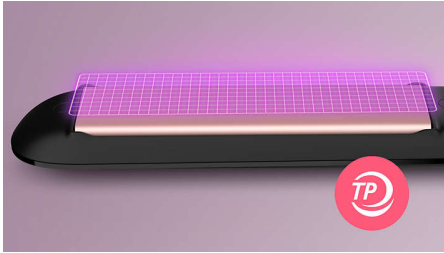

Highlights

ThermoProtect technology

ThermoProtect technology distributes heat evenly across the plates, preventing overheating to protect your hair.

Keratin ceramic plates

Keratin-infused ceramic plates glide smoothly through your hair, for quick and easy styling.

Temperature range

Choose between temperature range from 160°C up to 230°C to secure long-lasting result while minimizing risk of hair damage.