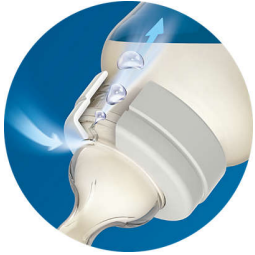

SCF574/12

Clinically proven to reduce colic and discomfort*

Designed for uninterrupted feeding

Our Classic+ bottle's Airflex venting system and textured teat is designed to minimize feeding interruptions and discomfort. With its integrated anti-colic valve, air is vented into the bottle and away from the baby's tummy.

Other benefits

- Compatible range from breastfeeding to cup
- Different teat flow rates available
- This bottle is BPA free

Clinically proven to reduce colic and discomfort*

- Anti-colic valve proven to reduce colic*
- 60% less fussing at night*
- Teat shape designed for secure latch
- Ribbed texture prevents collapse for uninterrupted feeding

Easy to use, clean and assemble

- Leak-free design
- Easy to clean and assemble with few parts
- Wide neck bottle with rounded corner for easy cleaning
- Easy to hold

Highlights

Less colic

Our anti-colic valve is designed to keep air away from your baby's tummy to reduce colic and discomfort. As your baby feeds, the valve integrated into the teat flexes to allow air into the bottle to prevent vacuum build up and vents it towards the back of the bottle. It keeps air in the bottle and away from baby's tummy to help reduce colic and discomfort.

Uninterrupted feeding

The teat shape allows secure latch and the ribbed texture helps prevent teat collapse for uninterrupted, comfortable feeding.

Secure latch

Teat shape designed for secure latch

Leak-free design