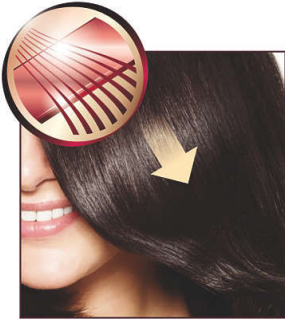

Beautifully styled hair

- 2x as smooth on your hair with SilkySmooth ceramic plates

Less hair damage

- Accurate control 220°C with variable temperature
- More care with ion conditioning for shiny, frizz-free hair

PHILIPS

Highlights

SilkySmooth ceramic plates

Ceramic is microscopically smooth and durable by nature, and is therefore one of the best materials for straightening plates. The SilkySmooth plates are carefully processed to enhance the gliding and caring properties of the ceramic, giving you perfect shiny hair.