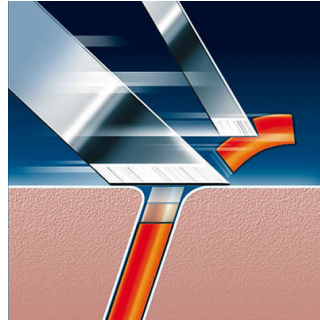

Reflex Action system

Automatically adjusts to every curve of your face and neck.

Comfort shaving heads

The skin friendly profile of these philips shaving heads enables smooth skin contact for a comfortable shave.

Super Lift & Cut technology

The dual blade system of this electric shaver lifts hairs to cut comfortably below skin level.

Pop-up trimmer

Full width, pop-up trimmer is perfect for grooming sideburns and moustache.