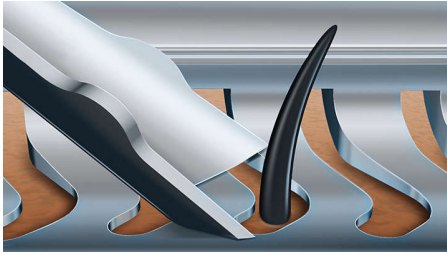

Perfection in every pass

Cuts up to 20% more hair* in a single pass

The Shaver 9000 is our most advanced shaver yet. The unique contour detect technology offers exceptionally coverage over every contour of your face, and the V-Track system guides hairs into the best cutting position for the closest result.

Designed for perfection

- Blades perfectly guide hairs into position for a close shave
- Heads flex in 8 different directions for a superb result

Get the most of your shaver

- Keep your shaver like new with SmartClean
- Click-on beard styler with 5 length settings

Highlights

V-Track precision blade system

Get the perfect close shave. The V-Track Precision Blades gently position each hair in the best cutting position, even the flat laying and different length of hairs. Cuts 30% closer in less strokes leaving your skin in great condition.

8-direction ContourDetectHeads

Follow every contour of your face and neck with 8-directional ContourDetect heads. You'll catch 20% more hairs with every pass. Resulting in an extremely close, smooth shave.