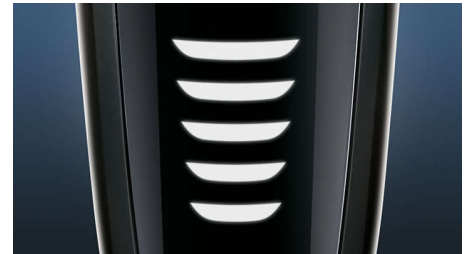

Choose between 3 modes to customize your shave: Sensitive – for a gentle, yet thorough shave. Normal – for a thorough, everyday shave. Fast – for a quick shave that saves you time.

Aquatec Wet & Dry

Choose how you prefer to shave. With the Aquatec Wet & Dry seal, you can opt for a quick yet comfortable dry shave. Or you can shave wet – with gel or foam – even under the shower.

SmartClean System PLUS

At the touch of a button SmartClean PLUS cleans, lubricates, dries and charges your shaver, so it'll perform at its best every day.

SmartClick beard styler

Change your look with the SmartClick Beard Styler attachment. Choose from 5 length settings to create anything from a perfect stubble look to a short, neatly trimmed beard. Rounded tips and combs are designed to prevent skin irritation.

5 level LED display

You can easily see how much power is left with the 5-level LED display. Your Philips close shaver will not only tell you when it's time to charge, it has indicators for locking, cleaning and replacing the head.