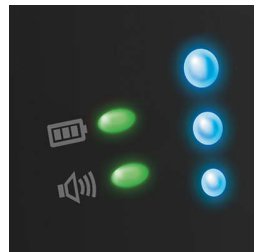

2.4 inch LCD screen (SCD610)

See your baby day and night. Full colour by day and infra red black and white by night

Automatic channel selection

Hear your baby and not anything else. Your monitor simultaneously switches between 120 channels to keep your connection free from any interference

Automatic screen activation

Automatic screen activation when a noise is detected in your baby's room. Volume and brightness control enables easy viewing of your child

Compatible camera

All bases covered. Having more than one camera means you can see your baby from room to room. Can be used with up to four SCD609 Cameras

Connection and low power indic

Check that your monitor is connected. A green light shows that it is linked, a flashing red one shows if the connection has dropped off

Sound level lights

Lights are activated to indicate the level of sound in your baby's room. Even with the Parent Unit is muted

Wall mountable

Get a great view of your baby. Mount your monitor on the wall using the easy to attach wall mount

Zoom and Pan

See everything your baby is up to with 2x optical pan and zoom

Specifications

Development stages