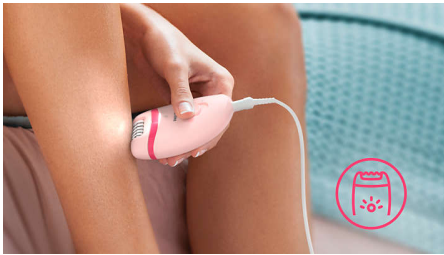

- 2 speed settings to grab thinner and thicker hairs
- Profiled, ergonomic grip for comfortable handling
- Unique built-in light for greater visibility of fine hairs
- Washable epilation head for extra hygiene and easy cleaning

Thorough results

- Efficient epilation system pulls out the hairs from the root

Highlights

Efficient epilation system

Efficient epilation system leaves your skin smooth and stubble free for weeks

Ergonomic grip

The rounded shape fits perfectly in your hand for comfortable hair removal. It looks great too!

Trimming head and bikini comb

It includes a trimming head and bikini comb to trim and shape delicate areas for more convenience.

Opti-light

Unique built-in light ensures less hairs are missed for a more effective epilation.

Washable epilation head

This epilator has a washable epilation head. The head can be detached and cleaned under running water for better hygiene