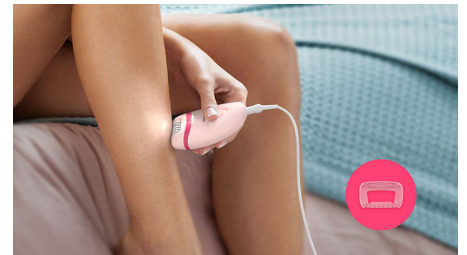

The rounded shape fits perfectly in your hand for comfortable hair removal. It looks great too!

Trimming head and bikini comb

It includes a trimming head and bikini comb to trim and shape delicate areas for more convenience.

Opti-light

Unique built-in light ensures less hairs are missed for a more effective epilation.

Washable epilation head

This epilator has a washable epilation head. The head can be detached and cleaned under running water for better hygiene

Massage cap

Massage cap eases the epilation sensation.

2 Speed settings

2 speed settings to remove thinner and thicker hairs for a more personalized hair removal treatment.

Shaving head and comb

The shaving head and comb provide a close shave and more gentleness in different body areas.