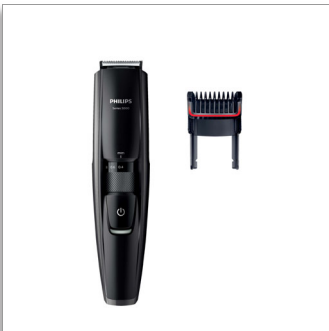

Philips Beardtrimmer
series 5000
Stubble trimmer

0.2mm precision settings

Full metal blades
60 min cordless use/1h charge
Integrated hair lift comb

BT5200/13

Effortless even trim

Dynamic beard guide system for an even result

This trimmer with full metal blades lets you achieve exactly the 3-day stubble, short beard, or long beard look you want. Our new integrated hair lift comb raises hairs for efficient one pass even trimming results

Easy to use

- 17 Lock-in length settings, 0,4 - 10mm with 0,2mm precision
- Easy but thorough cleaning

Perfect 3 day stubble

- Keep perfect 3-day stubble by using the 0.4mm setting daily

PHILIPS

Stubble trimmer

0.2mm precision settings Full metal blades, 60 min cordless use/1h charge, Integrated hair lift comb

Specifications

Create the look you want

- Number of length settings: 17 integrated length settings

Cutting system