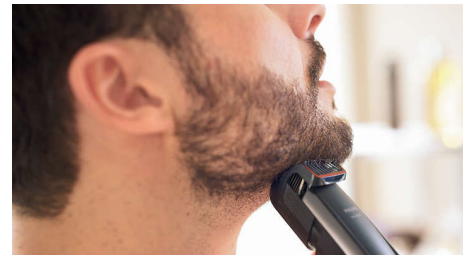

Service

- 2-year guarantee
- No oil needed

BT5200/13

Highlights

17 lock-in length settings

Select your preferred trim length by simply turning the zoom wheel on the handle until the length you want is displayed from 0,4 - 10mm with 0,2mm precision. Your chosen length is now "locked in" for a perfectly even trim.

100% waterproof

The 100% waterproof beard trimmer, simply rinse it under the tap for a thorough, easy clean.

Ideal stubble setting

Keep an ideal 3- day stubble, day after day, by using the trimmer's shortest 0.4mm setting.