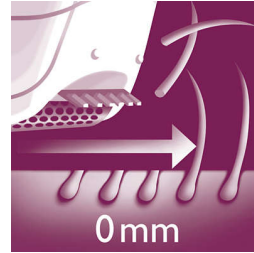

Smooth skin

- Ceramic textured discs remove even fine, short hairs
- Active lift and massage attachment removes flat-lying hairs
- Gentle tweezing discs remove hair without pulling skin
- Wide epilator head covers more skin per stroke

Highlights

Ceramic textured discs

This epilator has ceramic textured discs to gently remove even the finest hair

Gentle tweezing discs

This epilator has gentle tweezing discs to remove hair without pulling the skin.

Wet & Dry

For wet and dry usage.

Wide epilation head

Our extra wide epilation head provides you with optimal hair removal in each stroke for long lasting and super smooth results in minutes.

Active hair lift attachment

Active hair lift and massage attachment removes fine, flat-lying hairs and soothes the skin

Shaving head with comb

Detachable shaving head perfectly follows the contours of your bikini line or underarms for a close and smooth shave. Comes with trimming comb.