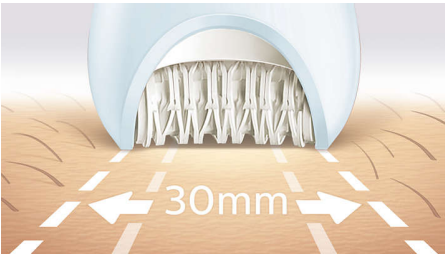

Our fastest epilation even on the finest of hairs

Firmly grips even fine hairs

Our fastest ever epilator has unique ceramic discs that rotate at a greater speed than ever before and firmly grip fine and short hairs. It comes with an extra - wide epilation head that covers more skin with every stroke.

Easy and effortless usage

- First epilator with S-shaped handle
- Cordless wet and dry for use in bath or shower
- Opti-light helps you target and remove even trickiest hairs

Exceptional results

- Extra wide epilator head
- Epilation head of unique ceramic material for better grip

Highlights

Our fastest epilation ever

Our epilator head is unique in being made from a textured ceramic surface that gently extract even the finest hairs and those 4x shorter than wax. Now with faster disc rotation than ever before (2200RPM) for our fastest hair removal.

Extra wide epilator head

Extra wide epilator head covers more skin with every stroke for faster hair removal.

Ergonomic S-shaped handle

The ergonomic S-shaped handle is easy to steer for maximum control and better reach with natural and precise movements, all over your body.