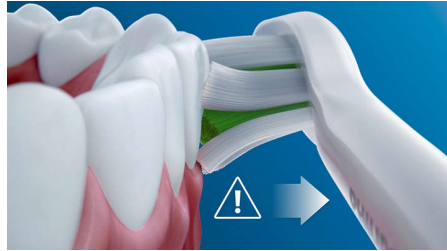

Monitor your brushing pressure

Brushing too hard can damage your teeth and gums. To prevent this, your Philips Sonicare ProtectiveClean emits a gentle pulsing sound to remind you to ease off on the pressure.