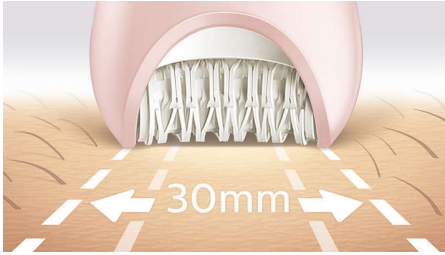

Our fastest epilation even on the finest of hairs 3 body care routines

Our fastest ever epilator has unique ceramic discs that rotate at a greater speed than ever before and firmly grip fine and short hairs. You can now smoothen your skin before and after epilating by treating all your different body areas.

Easy and effortless usage

- First epilator with S-shaped handle
- Cordless wet and dry for use in bath or shower
- Opti-light helps you target and remove even trickiest hairs

Exceptional results

- Extra wide epilator head

Personalized body and face care routines

- Shaving head and trimming comb for a close shave
- Includes trimming head and bikini comb
- Facial area and delicate area cap to remove unwanted hairs
- Includes massage cap
- Includes skin stretcher

Highlights

Extra wide epilator head

Extra wide epilator head covers more skin with every stroke for faster hair removal.

Ergonomic S-shaped handle

The ergonomic S-shaped handle is easy to steer for maximum control and better reach with natural and precise movements, all over your body.