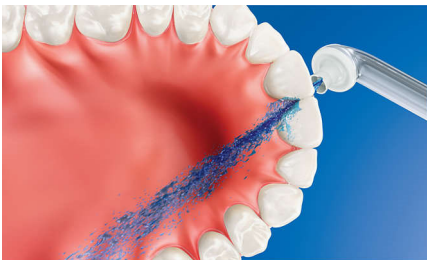

Improves oral health

- Clinically proven as effective as floss for gum health**
- Up to 99.9% plaque removal***
- Helps prevent cavities between teeth

Superior technology

- Air and micro-droplet technology
- High performance nozzle
- Triple burst customizable settings

The easiest way to effectively clean between teeth

- An easy way to start a healthy habit

PHILIPS
sonicare

Interdental nozzles
2 nozzles

HX8032/07

Highlights

Up to 99.9% plaque removal

AirFloss Pro/Ultra removes up to 99.9% of plaque from treated areas.**

Micro-droplet technology

Our clinically-proven results are possible from our unique technology that combines air and mouthwash or water to powerfully yet gently clean between teeth and along the gumline.

Easily start a healthy habit

Interproximal cleaning is very important to overall oral health. AirFloss is an easy way to

clean deeper between teeth, helping to form a healthy habit.

Better gum health

Philips Sonicare AirFloss Pro/Ultra is clinically proven to improve gum health as much as floss.** Helps improve gum health in as little as two weeks.