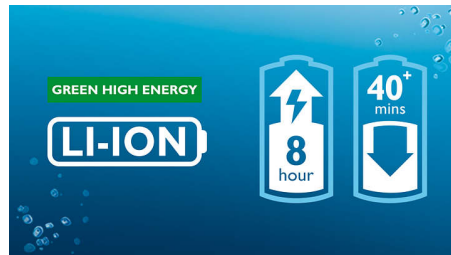

Cordless use 40+ minutes

40+ minutes of cordless power for 14 shaves. Fully charges in 8 hours so it's always ready when you are.

Specifications

Power

Battery type: Lithium-ion
Automatic voltage: 100-240 V
Stand-by power: 0.5 W
Max power consumption: 5.4 W

Design

Handle: Easy grip, Rubber grip
Color: Black & Vital Blue
Finishing: Decopanel ribbed Vital Blue, Front Shell (plain) Black

Ease of use

Cleaning: Quick rinse hair chamber, Fully waterproof
Charging: Rechargeable, Cordless operation
Display: 1 LED indication, Battery full indication, Battery low indication, Charging indication
Shaving time: 40+ minutes
Charging time: 8 hours

Accessories

Maintenance: Cleaning brush, Protective cap

Shaving Performance

Contour following: Dynamic contour response
Shaving system: Super Lift&Cut

Service

Replacement head: HQ8 has been replaced by SH50, Replace every 2 yrs with HQ8