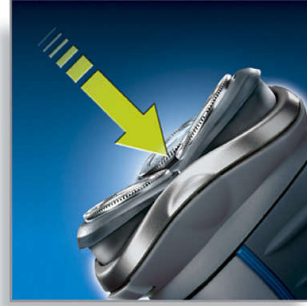

Reflex Action system

Automatically adjusts to every curve of your face and neck.

Superior Lift & Cut system

Dual blade system: first blade lifts, second blade cuts for a comfortable close shave.

Washable shaver

The water resistant Philips shaver can be easily rinsed under the tap.

Specifications

Shaving Performance

- Contour following: Reflex Action system, Individual floating heads
- Shaving system: Precision Cutting System, Super Lift & Cut technology
- Styling: Precision trimmer

Accessories

- Maintenance: Cleaning brush, Protective cap

Ease of use

- Display: Battery full indicator, Charge indicator
- Charging: Corded/cordless
- Cleaning: Washable
- Charging: 8 hours
- Shaving time: 10 days

Power

- Run time: 30 minute(s)

Issue date 2022-06-17

Version: 2.0.1

© 2022 Koninklijke Philips N.V.
All Rights reserved.

Specifications are subject to change without notice.
Trademarks are the property of Koninklijke Philips N.V.
or their respective owners.

www.philips.com