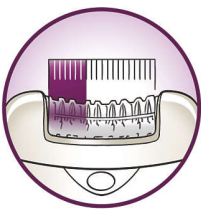

Comfortable epilation

- Vibrating massage bar stimulates and soothes the skin
- Washable epilation head for optimal hygiene

Efficient epilation for long lasting smoothness

- Textured ceramic tweezers gently remove even finest hairs
- Extra wide head removes more hair in one stroke
- Opti-light reveals even the finest hair
- Optimal performance cap pivots for optimal skin contact
- Skin stretcher primes even the shortest hair for removal
- Active hairlifter lifts and removes even flat lying hair

Highlights

Ceramic tweezers

Textured ceramic tweezers effectively grip hair and avoid even finest hairs from slipping through the discs

Extra wide head

Extra wide epilation head encounters and removes more hair in one stroke for long lasting and super smooth results in minutes

Gentleness system

Gently vibrating massage bar stimulates and soothes the skin for a pleasant epilation process

Opti-light

Built in Opti-light reveals tiny, fine hairs clearly

Optimal performance cap

The pivoting movement of the performance cap helps you to keep the epilator in the ideal angle for optimal results

Washable epilation head

This epilator has a washable epilation head. The head can be detached and cleaned under running water for better hygiene

Specifications

Comfortable epilation

Gentleness system
Two speed settings