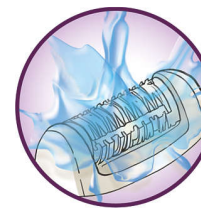

Gentleness system

Gently vibrating massage bar stimulates and soothes the skin for a pleasant epilation process

Opti-light

Built in Opti-light reveals tiny, fine hairs clearly

Optimal performance cap

The pivoting movement of the performance cap helps you to keep the epilator in the ideal angle for optimal results

Skin stretcher

Subtle stretching action on the skin makes even short hair stand up for easy epilation.

Unique hairlift&vibrate system

Unique hairlift&vibrate system uses subtle vibrations to lift fine hairs, making it easy to remove them

Washable epilation head

This epilator has a washable epilation head. The head can be detached and cleaned under running water for better hygiene

Specifications

Comfortable epilation

Gentleness system
Two speed settings