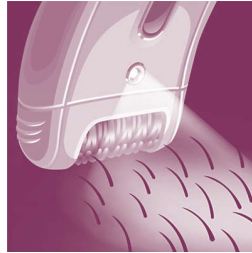

Comfortable epilation

- Vibrating massage bar stimulates and soothes the skin
- Washable epilation head for optimal hygiene

Efficient epilation for long lasting smoothness

- Textured ceramic tweezers gently remove even finest hairs
- Extra wide head removes more hair in one stroke
- Opti-light reveals even the finest hair
- Optimal performance cap pivots for optimal skin contact
- Skin stretcher primes even the shortest hair for removal
- Active hairlifter lifts and removes even flat lying hair

Highlights

Ceramic tweezers

Textured ceramic tweezers effectively grip hair and avoid even finest hairs from slipping through the discs

Extra wide head

Extra wide epilation head encounters and removes more hair in one stroke for long lasting and super smooth results in minutes

Gentleness system

Gently vibrating massage bar stimulates and soothes the skin for a pleasant epilation process

Opti-light

Built in Opti-light reveals tiny, fine hairs clearly

Optimal performance cap

The pivoting movement of the performance cap helps you to keep the epilator in the ideal angle for optimal results

Skin stretcher

Subtle stretching action on the skin makes even short hair stand up for easy epilation.

Unique hairlift&vibrate system

Unique hairlift&vibrate system uses subtle vibrations to lift fine hairs, making it easy to remove them