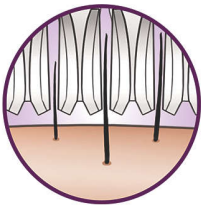

PHILIPS

Epilator

SatinPerfect

Luxury for legs

HP6570/10

Smooth in minutes, lasts for weeks

SatinPerfect's extra wide head and textured tweezers remove more hair in one stroke, giving you the ultimate epilation experience! Don't you want long lasting smoothness for up to four weeks? Smooth in minutes, lasts for weeks!

Comfortable epilation

- Vibrating massage bar stimulates and soothes the skin
- Washable epilation head for optimal hygiene

Efficient epilation for long lasting smoothness

- Textured ceramic tweezers gently remove even finest hairs
- Extra wide head removes more hair in one stroke
- Opti-light reveals even the finest hair
- Optimal performance cap pivots for optimal skin contact
- Skin stretcher primes even the shortest hair for removal
- Active hairlifter lifts and removes even flat lying hair

Highlights

Ceramic tweezers

Textured ceramic tweezers effectively grip hair and avoid even finest hairs from slipping through the discs

Extra wide head

Extra wide epilation head encounters and removes more hair in one stroke for long lasting and super smooth results in minutes

Gentleness system

Gently vibrating massage bar stimulates and soothes the skin for a pleasant epilation process

Opti-light

Built in Opti-light reveals tiny, fine hairs clearly

Optimal performance cap

The pivoting movement of the performance cap helps you to keep the epilator in the ideal angle for optimal results