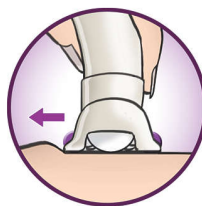

Gentleness system

Gently vibrating massage bar stimulates and soothes the skin for a pleasant epilation process

Opti-light

Built in Opti-light reveals tiny, fine hairs clearly

Optimal performance cap

The pivoting movement of the performance cap helps you to keep the epilator in the ideal angle for optimal results

Skin stretcher

Subtle stretching action on the skin makes even short hair stand up for easy epilation.

Unique hairlift&vibrate system

Unique hairlift&vibrate system uses subtle vibrations to lift fine hairs, making it easy to remove them

Washable epilation head

This epilator has a washable epilation head. The head can be detached and cleaned under running water for better hygiene

Specifications

Comfortable epilation

Gentleness system
Two speed settings