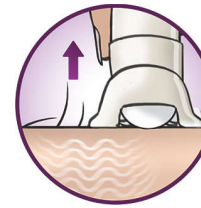

Highlights

Ceramic tweezers

Textured ceramic tweezers effectively grip hair and avoid even finest hairs from slipping through the discs

Extra wide head

Extra wide epilation head encounters and removes more hair in one stroke for long lasting and super smooth results in minutes

Gentleness system

Gently vibrating massage bar stimulates and soothes the skin for a pleasant epilation process

Opti-light

Built in Opti-light reveals tiny, fine hairs clearly

Optimal performance cap

The pivoting movement of the performance cap helps you to keep the epilator in the ideal angle for optimal results

Skin stretcher

Subtle stretching action on the skin makes even short hair stand up for easy epilation.

Unique hairlift&vibrate system

Unique hairlift&vibrate system uses subtle vibrations to lift fine hairs, making it easy to remove them

Washable epilation head

This epilator has a washable epilation head. The head can be detached and cleaned under running water for better hygiene

Specifications

Comfortable epilation

Gentleness system
Two speed settings