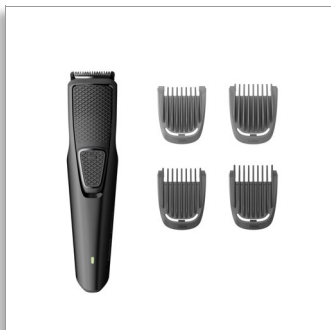

Philips Norelco
Beardtrimmer series 1000
Beard and stubble trimmer

Stainless steel blades

60 min cordless use/8h charge
USB charging
4 stubble and beard combs

BT1217/70

Self-sharpening steel blades

For durable performance

Features self-sharpening steel blades for durable performance, and the convenience of USB charging for 60 minutes of cordless use. Includes 4 stubble and beard combs.

Easy to use

- Easy to grip
- USB charging
- Travel lock prevents trimmer from accidentally starting
- Up to 60 minutes of cordless use, with an 8-hour charge
- Lights indicate when battery is low or charging

Built to last

- Warranty for purchase protection

Trimming performance

- Skin-friendly blades for smooth skin

PHILIPS
NORELCO

Beard and stubble trimmer

Stainless steel blades 60 min cordless use/8h charge, USB charging, 4 stubble and beard combs

Design

- Handle: Ergonomic Easy Grip

Accessories

- Comb: 2 stubble combs (1, 2 mm), 2 beard combs (3, 5 mm)
- Pouch: Travel pouch
- Maintenance: Cleaning brush

Power

- Charging: 8 hours full charge, USB charging
- Run time: 60 minutes
- Automatic voltage: 100-240 V
- Battery Type: NiMH
- Adaptor: Not included