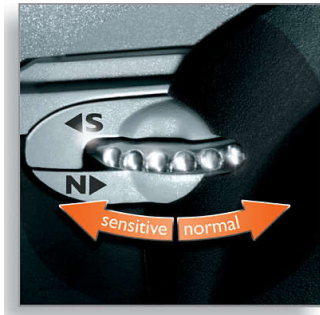

## Personal Comfort Control

Personal Comfort Control adapts the shaver to your skin type. Select the 'Normal' setting for a fast and comfortable close shave. Select 'Sensitive' for a comfortable close shave with maximum skin comfort.