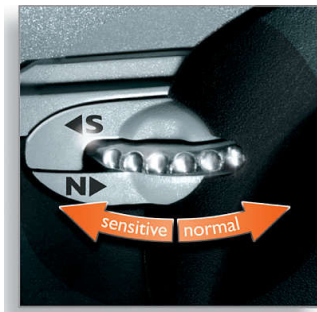

Perfectly close even in hard to reach areas

- SmartTouch Contour-following: for a fast and efficient shave
- Speed-XL shaving heads for a fast and close shave

Prevent skin irritation/ Sensitive skin

- Personal Comfort Control adapts to your skin type

PHILIPS

Highlights

SmartTouch Contour-following

Constantly keeps the 3 shaving heads in close contact with your skin for a fast and efficient shave.

Speed-XL shaving heads

The three shaving tracks offer 50% more shaving surface for a fast and close shave. *compared to standard rotary shaving heads.

Personal Comfort Control

Personal Comfort Control adapts the shaver to your skin type. Select the 'Normal' setting for a fast and comfortable close shave. Select 'Sensitive' for a comfortable close shave with maximum skin comfort.

Precision Cutting System

The electric shaver has ultra thin heads with slots to shave the long hairs and holes to shave even the shortest stubble.

Super Lift & Cut technology

The dual blade system of this electric shaver lifts hairs to cut comfortably below skin level.