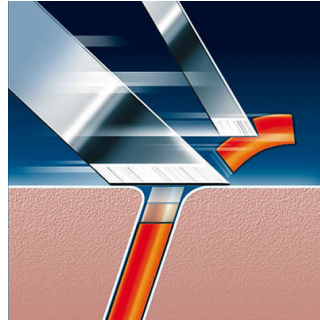

Moustache and sideburn trimming

- Spring released pop-up trimmer

PHILIPS

Electric shaver
Quick charge

Highlights

Precision Cutting System

The Philips shaver has ultra thin heads with slots to shave long hairs and holes to shave the shortest stubble.

Reflex Action system

Automatically adjusts to every curve of your face and neck.

Comfort shaving heads

The skin friendly profile of these philips shaving heads enables smooth skin contact for a comfortable shave.

Super Lift & Cut technology

The dual blade system of this electric shaver lifts hairs to cut comfortably below skin level.

Pop-up trimmer

Full width, pop-up trimmer is perfect for grooming sideburns and moustache.