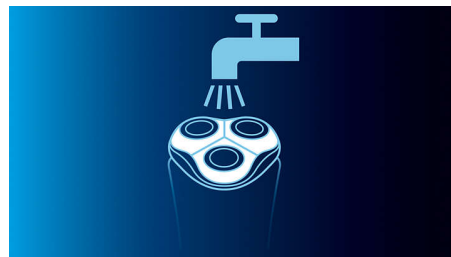

A comfortable and close end result

- Super Lift & Cut system for a comfortably close shave
- DualPrecision cutting shaves even the shortest stubble
- Dynamic contour response adjusts to face and neck curves

Super Lift&Cut Action

The dual blade system built into our electric shaver lifts hairs to cut comfortably below skin level for a closer shave

Dynamic contour response

The shaver automatically adjusts to every curve of your face and neck for a smoother shave

DualPrecision Cutting

DualPrecision shaving heads of the electric shaver have slots to shave the normal hairs and holes to shave even the shortest stubble

Fully washable shaver

Fully washable electric shaver with QuickRinse system rinses clean in less time