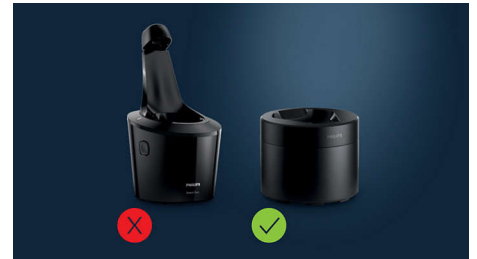

For Quick Clean Pod

The cartridge is compatible with the Philips Quick Clean Pod.