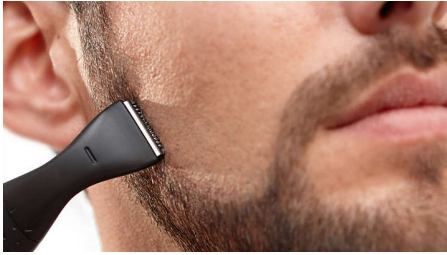

Highlights

DualCut precision trimmer

The 21mm precision trimmer helps you trim evenly & shape your facial style (stubble, goatee, sideburns, neckline or mustache) with high control and visibility.