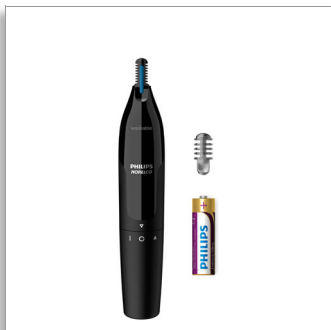

Philips Norelco
Nosetrimmer 1500
Nose trimmer 1000

Nose, ears and brows

NT1715/60

Ultimate comfort, no pulling guaranteed

The Norelco Nose Trimmer 1000 delivers ultimate comfort with no pulling guaranteed. Trims unwanted nose, ear and brow hair with ease. Includes a linear trimmer, lithium battery and eyebrow guard. Fully washable and easy to clean.

Ultimate comfort, no pulling guaranteed

- Comfortable, powerful trim, no pulling guaranteed

Lithium Battery Included

- Battery ready to use

Fully washable, easy to clean

- Fully washable and easy to clean

PHILIPS
NORELCO

Nose trimmer 1000
Nose, ears and brows

NT1715/60

Specifications

Cutting system

- Dual-sided steel blades

Ease of use

- Cleaning: Fully washable

Design

Ultimate comfort

Get rid of unwanted nose and ear hair, without the pulling with the Philips Nose Trimmer. The dual-sided steel blades easily trim unwanted hair, while the Protective Guard System in this nose hair trimmer designed for sensitive skin creates a barrier between your skin and the blades for ultimate comfort.