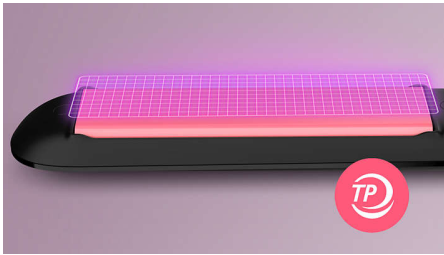

Specially designed for easy and fast styling with long Keratin-infused plates and 6 temperature settings. Care for your hair with ThermoProtect technology preventing overheating.

Ease of use

- Auto shut-off for safe usage
- Key-lock function for safe and easy storage
- Universal voltage for worldwide use
- 6 temperature settings for better control
- Fast heat-up time, ready to use in 30 sec
- 100mm long plates for fast and easy straightening

Beautifully styled hair

- Temperature range from 160°C up to 230°C

Care for your hair

- ThermoProtect technology
- Keratin ceramic plates for smooth gliding and shiny hair

Highlights

ThermoProtect technology

ThermoProtect technology distributes heat evenly across the plates, preventing overheating to protect your hair.

Keratin ceramic plates

Keratin-infused ceramic plates glide smoothly through your hair, for quick and easy styling.

100mm long plates

The longer 100mm plates enable better contact with the hair to help you achieve perfect straightening results easier and in less time.

Fast heat-up time

The straightener has a fast heat-up time, being ready to use in 30 seconds.