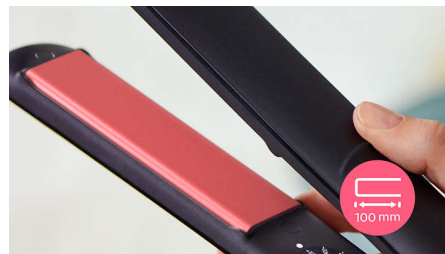

ThermoProtect technology distributes heat evenly across the plates, preventing overheating to protect your hair.

Keratin ceramic plates

Keratin-infused ceramic plates glide smoothly through your hair, for quick and easy styling.

100mm long plates

The longer 100mm plates enable better contact with the hair to help you achieve perfect straightening results easier and in less time.

Fast heat-up time

The straightener has a fast heat-up time, being ready to use in 30 seconds.