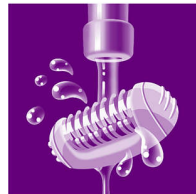

Massage attachment

Gently vibrating massage bar stimulates and soothes the skin for a pleasant epilation process.

Gentle tweezing discs

This epilator has gentle tweezing discs to remove hair without pulling the skin.

Two speed settings

This epilator has two speed settings. Speed 1 for extra gentle epilation and speed 2 for extra efficient epilation

Sensitive area cap

This epilator has a sensitive area cap. Specifically adapted for more sensitive skin, allowing for gentle epilation in delicate areas

Washable head

The head can be detached and cleaned under running water for better hygiene.

Specifications

Accessories

Storage pouch
Cleaning brush
Sensitive area cap

Technical specifications

Number of catching points: 20
Voltage: 13 V
Number of discs: 21
Pulling actions/second speed 1: 666
Pulling actions/second speed 2: 733