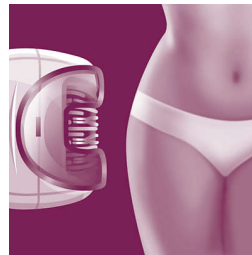

Beautiful skin

- Exfoliation brush to reveal even more radiant skin.
- Vibrating massage bar stimulates your skin

Comfortable epilation

- Choose the right speed according to your needs
- Fully washable epilation head for optimal hygiene

Massage attachment

Gently vibrating massage bar stimulates and soothes the skin for a pleasant epilation process.

Gentle tweezing discs

This epilator has gentle tweezing discs to remove hair without pulling the skin.

Two speed settings

This epilator has two speed settings. Speed 1 for extra gentle epilation and speed 2 for extra efficient epilation

Sensitive area cap

This epilator has a sensitive area cap. Specifically adapted for more sensitive skin, allowing for gentle epilation in delicate areas

Washable head

The head can be detached and cleaned under running water for better hygiene.

Specifications

Accessories

Storage pouch
Cleaning brush
Sensitive area cap

Technical specifications

Number of catching points: 20
Voltage: 13 V
Number of discs: 21
Pulling actions/second speed 1: 666
Pulling actions/second speed 2: 733