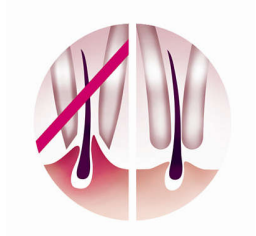

Beautiful skin

- Exfoliation brush to reveal even more radiant skin.
- Vibrating massage bar stimulates your skin

Comfortable epilation

- Choose the right speed according to your needs
- Fully washable epilation head for optimal hygiene

Sensitive area solutions

- Sensitive area cap for delicate skin

Highlights

Exfoliation brush

Unique Philips design which contains hypo-allergenic bristles for optimal hygiene, fits perfectly in your hand for optimal handling in all conditions and can be used wet & dry.

Massage attachment

Gently vibrating massage bar stimulates and soothes the skin for a pleasant epilation process.

Gentle tweezing discs

This epilator has gentle tweezing discs to remove hair without pulling the skin.

Two speed settings

This epilator has two speed settings. Speed 1 for extra gentle epilation and speed 2 for extra efficient epilation

Sensitive area cap

This epilator has a sensitive area cap. Specifically adapted for more sensitive skin, allowing for gentle epilation in delicate areas